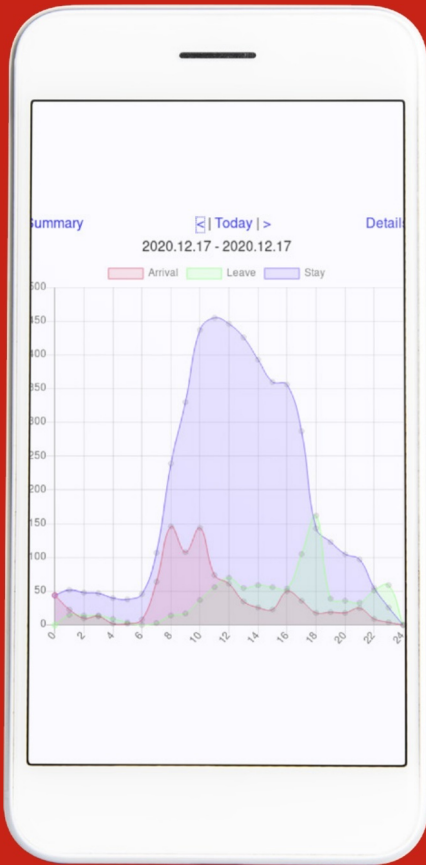

How to use it?

HOW TO USE IT?

- ❑ Power on the SmartlmsiCatcher.
- ❑ Turn off the data connection of cellphone, then connect hotspot named 'SmartlmsiCatcher' with password '12345678'.
- ❑ Use browser to visit <http://192.168.88.100/>.
- ❑ Go to page 'System settings' page and click 'Start' button to sync the clock. [If the device can connect internet, the sync job will be automatically.]
- ❑ Then SmartlmsiCatcher go to work. You can visit other pages after a while.

HOW TO CONNECT THE INTERNET?

- LAN.
- WIFI.
- 4G.