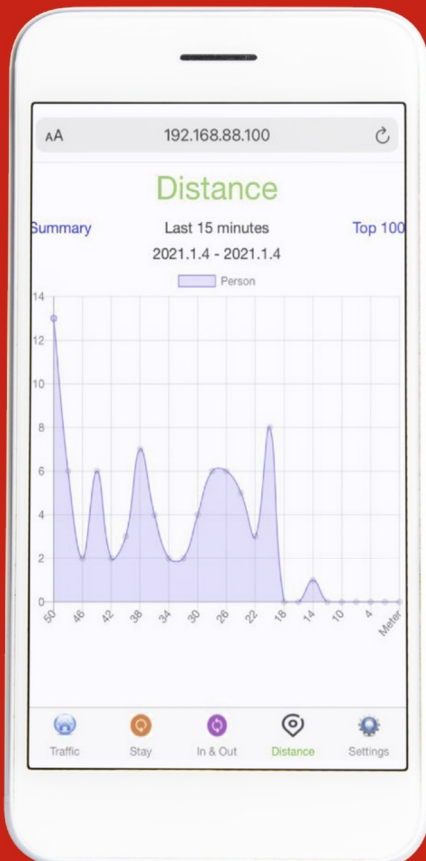

How to use it?

HOW TO USE IT?

- ❑ Power on the SmartlmsiCatcher.
- ❑ Turn off the data connection of cellphone, then connect hotspot named 'SmartlmsiCatcher' with password '12345678'.
- ❑ Use browser to visit <http://192.168.88.100/>.
- ❑ Go to page 'System settings' page and click 'Start' button to sync the clock. [If the device can connect internet, the sync job will be automatically.]
- ❑ Then SmartlmsiCatcher go to work. You can visit other pages after a while.

HOW TO CONNECT THE INTERNET?

- LAN.
- WIFI.
- 4G.