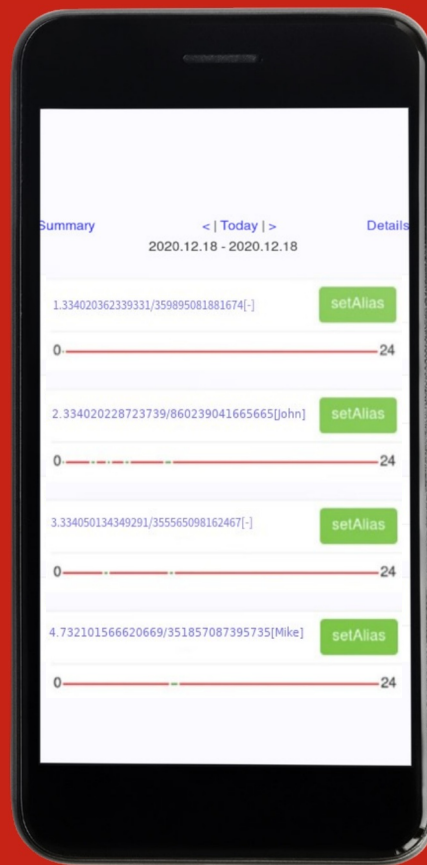

How to use it?

HOW TO USE IT?

- ❑ Power on the SmartlmsiCatcher.
- ❑ Turn off the data connection of cellphone, then connect hotspot named 'SmartlmsiCatcher' with password '12345678'.
- ❑ Use browser to visit <http://192.168.88.100/>.
- ❑ Go to page 'System settings' page and click 'Start' button to sync the clock. [If the device can connect internet, the sync job will be automatically.]
- ❑ Then SmartlmsiCatcher go to work. You can visit other pages after a while.

HOW TO CONNECT THE INTERNET?

- LAN.
- WIFI.
- 4G.