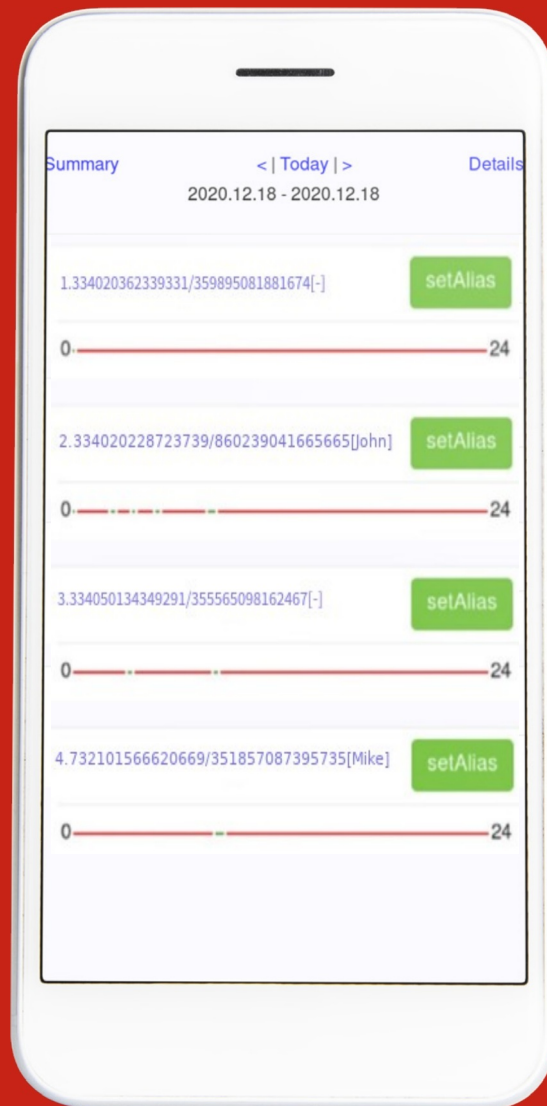

## PLACE

- SmartImsiCatcher is near the window and face to the building.

## ANALYSIS:

- There is clear morning peak (arrive) and afternoon peak (leave).
- There are 400+ people in the building.
- From details list, we can know when a person arrived and left, and then we can know who stay more time and who always stay here at night?